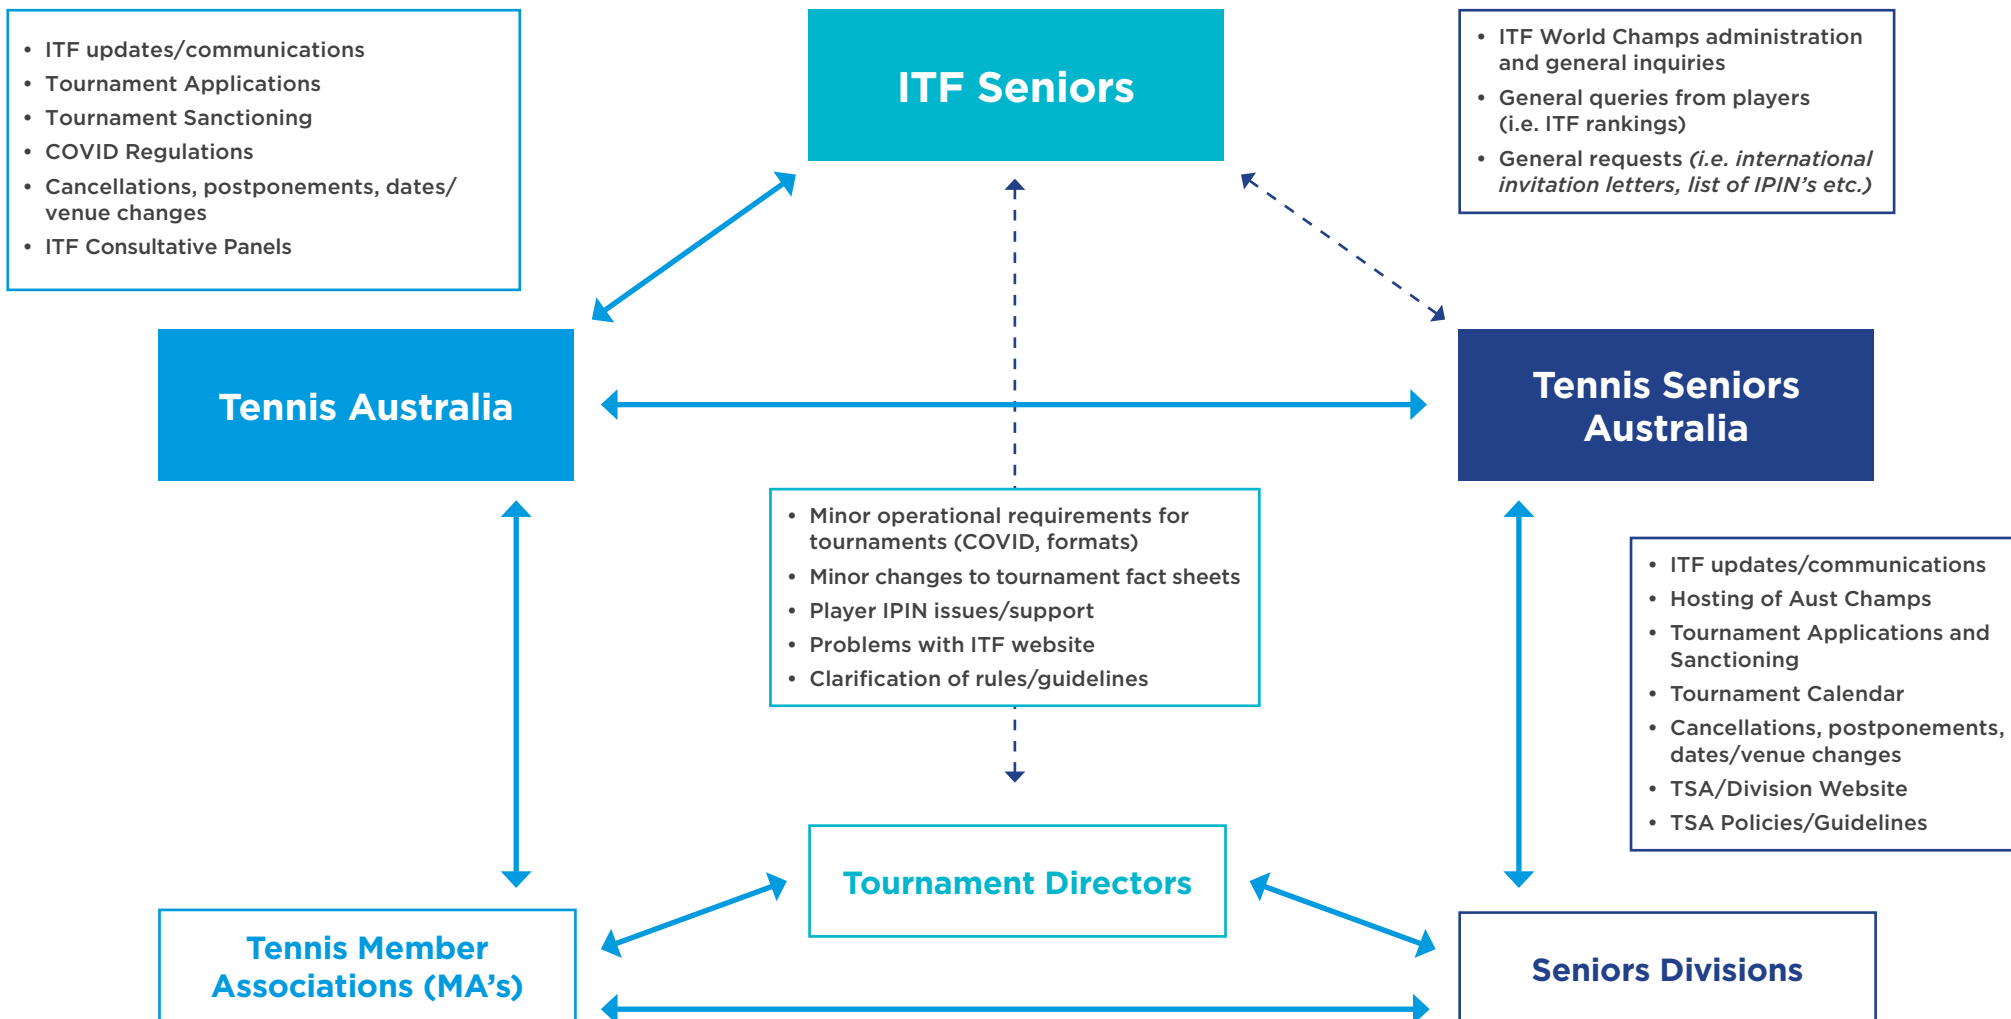

TENNIS SENIORS COMMUNICATION CHANNELS

Legend:

↔ Direct line ← - - → Include TA in comm's